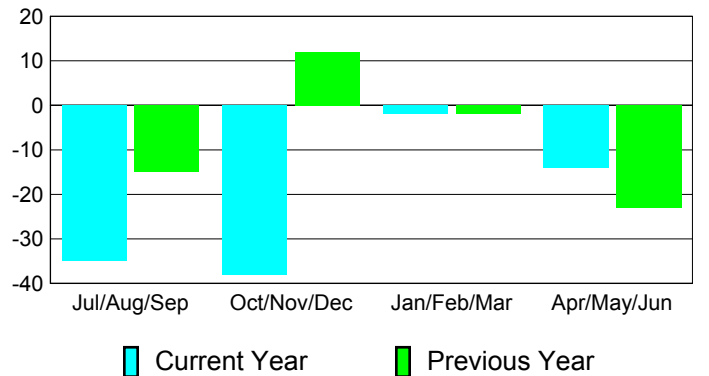

Gender Comparison 2010-2011

Jul/Aug/Sep

Oct/Nov/Dec

Jan/Feb/Mar

Apr/May/June

Male

Female