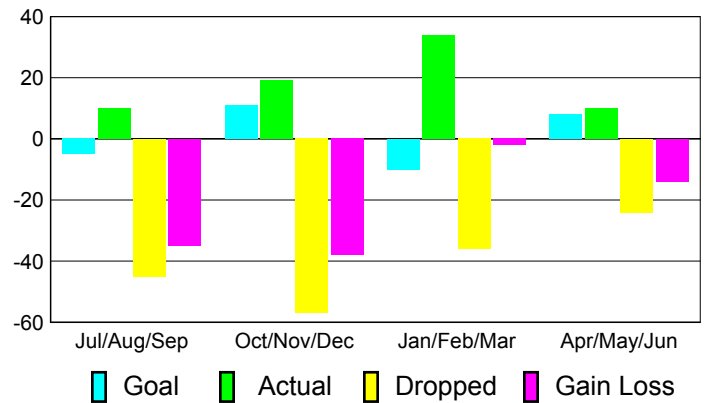

### YTD Status Quo Clubs 2010-2011

Status Quo Clubs Compared to Status Quo Members

## MEMBERSHIP

**Membership Results  
2010-2011**

**Membership  
2009-2010**

Month	Net Memb Goal	Actual New Memb	Actual Dropped Memb	Gain/Loss of Memb	Gain/Loss of Memb
Jul/Aug/Sep	-5	10	-45	-35	-15
Oct/Nov/Dec	11	19	-57	-38	12
Jan/Feb/Mar	-10	34	-36	-2	-2
Apr/May/June	8	10	-24	-14	-23
<b>Totals</b>	<b>4</b>	<b>73</b>	<b>-162</b>	<b>-89</b>	<b>-28</b>

### Membership Results 2010-2011

Goal, New, Dropped, Gain/Loss

### Comparison of Membership Gain/Loss

Current Year Compared to the Previous Year