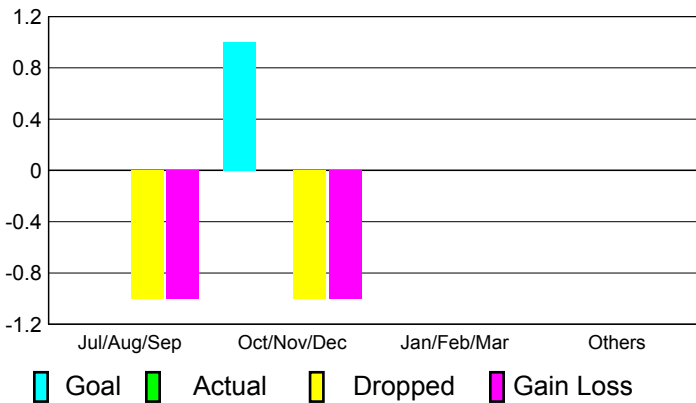

## CLUBS

**Club Results  
2010-2011**

**Clubs  
2009-2010**

Month	New Club Goal	Actual New Clubs	Actual Dropped Clubs	Gain/Loss of Clubs	Gain/Loss of Clubs
Jul/Aug/Sep	0	0	-1	-1	0
Oct/Nov/Dec	1	0	-1	-1	0
Jan/Feb/Mar	0	0	0	0	0
Apr/May/June	0	0	0	0	0
<b>Totals</b>	<b>1</b>	<b>0</b>	<b>-2</b>	<b>-2</b>	<b>0</b>

### Club Results 2010-2011

Goal, New, Dropped, Gain/Loss

### Comparison of Club Gain/Loss

Current Year Compared to the Previous Year